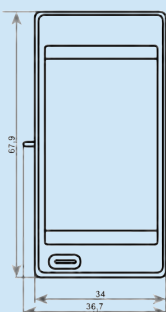

CONNECTIVITY:

Active NFC	Yes, operating frequency: 13,56 MHz
ESL operating frequency	CE 868.0 - 869.8, FCC 921.525 - 926.475, China 781.100 - 782.900
Wireless firmware update	Yes