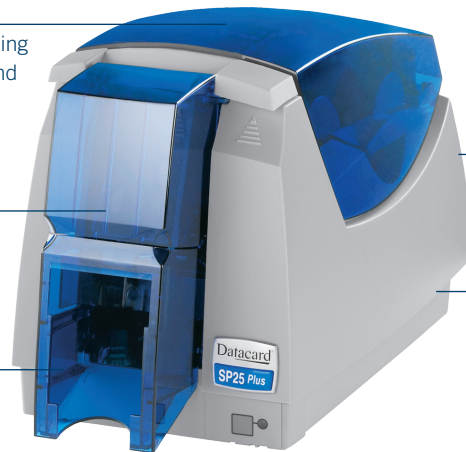

## Affordable and flexible dual-function printing

The Datacard® SP25 Plus card printer offers both full-color/monochrome card printing and innovative rewritable card technology in a flexible, dual-function design. This unique, affordable printer is an ideal solution for low-volume applications or requirements.

- **Outstanding color and monochrome card printing.** The SP25 Plus card printer makes it easy to produce attractive cards with high-quality, full-color or single-color photos, graphics and text. Advanced Imaging Technology™ helps ensure bold, vivid color, precise bar code printing and sharp fine-line details.
- **Remarkable rewritable technology.** The SP25 Plus card printer delivers single-color photos and text on rewritable cards with excellent image quality. Rewritable cards feature a clear, heat-sensitive layer that can be erased and rewritten over 500 times. They offer an affordable way to update cards with frequently changing data or create reusable cards, such as temporary visitor IDs, because rewritable cards eliminate the supply costs of reissuance.
- **Simple operation and maintenance.** To help ensure exceptional ease of use, the SP25 Plus card printer features quick-change supplies and input hopper for batch issuance in a compact design. Everything you need to get started comes in a color supply kit, including a color ribbon, blank cards and cleaning supplies.

# DATACARD® SP25 PLUS CARD PRINTER

Error-free ribbon loading for fast switching between color/monochrome printing and rewritable printing

100 card input hopper

Output hopper holds 20 .030 in. (.76mm) cards

Optional magnetic stripe encoding and smart card personalization

USB port for industry standard connectivity

The Datacard® SP25 Plus card printer is the only system that comes standard with full-color, monochrome and rewritable card printing capabilities.