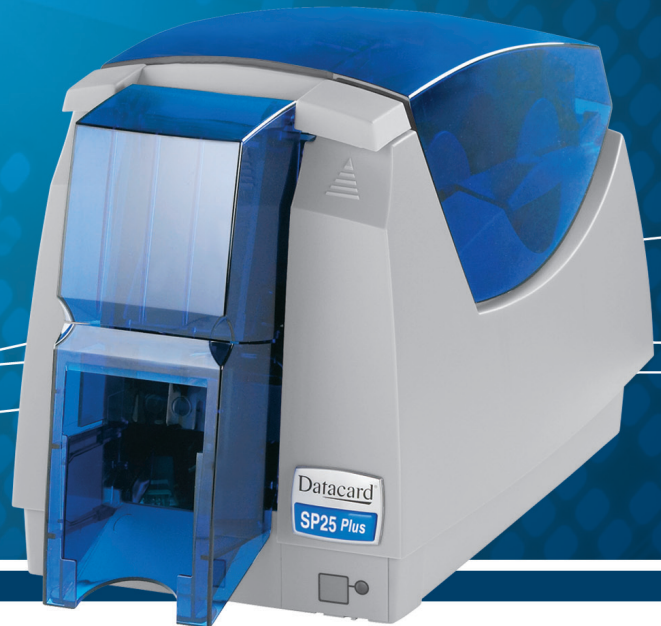

# DATACARD® SP25 PLUS CARD PRINTER

## INNOVATIVE APPLICATIONS

Use the Datacard® SP25 Plus card printer to produce full-color photo IDs, monochrome cards, rewritable cards or cards that utilize a combination of all 3 technologies:

- Corporate visitor ID cards
- Employee ID cards
- Student IDs with rewritable class schedules
- Patient ID cards with rewritable appointments/schedules
- Transit cards with rewritable ticketing details or schedules
- Retail cards with rewritable loyalty points
- Ski lift tickets and other recreation cards

## Affordable and flexible dual-function printing

The Datacard® SP25 Plus card printer offers both full-color/monochrome card printing and innovative rewritable card technology in a flexible, dual-function design. This unique, affordable printer is an ideal solution for low-volume applications or requirements.

- **Outstanding color and monochrome card printing.** The SP25 Plus card printer makes it easy to produce attractive cards with high-quality, full-color or single-color photos, graphics and text. Advanced Imaging Technology™ helps ensure bold, vivid color, precise bar code printing and sharp fine-line details.
- **Remarkable rewritable technology.** The SP25 Plus card printer delivers single-color photos and text on rewritable cards with excellent image quality. Rewritable cards feature a clear, heat-sensitive layer that can be erased and rewritten over 500 times. They offer an affordable way to update cards with frequently changing data or create reusable cards, such as temporary visitor IDs, because rewritable cards eliminate the supply costs of reissuance.
- **Simple operation and maintenance.** To help ensure exceptional ease of use, the SP25 Plus card printer features quick-change supplies and input hopper for batch issuance in a compact design. Everything you need to get started comes in a color supply kit, including a color ribbon, blank cards and cleaning supplies.